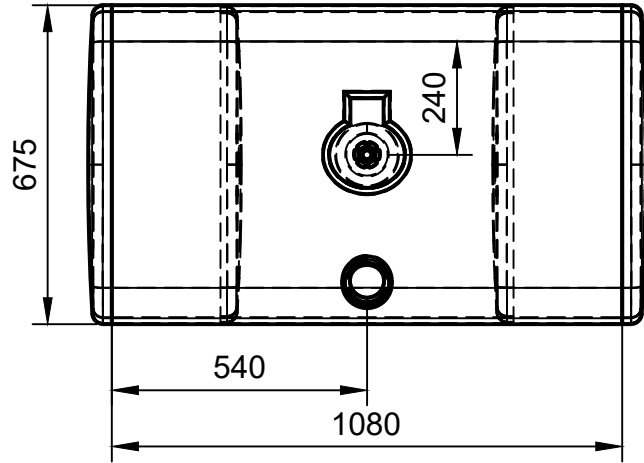

A (1:8)

1/2" MALE-FEMALE TREAD

DAF OEM:
 ALUMINIUM : 1949896 - 1733902
 GALVANIZE : 1681820 - 1303355 - 1386122 - 1609932

KOCAELI METAL DEPO
 02623711442-46
 gokhan.tunali@kmd.com.tr
 www.kmd.com.tr

TITLE:
 575X675X1180 DAF FUEL TANK

PRODUCT CODE: 5867118001	DATE:	LITER: 400 L
-----------------------------	-------	-----------------

DRAWN :	MATERIAL:		
APPROVED:	WEIGHT :	DWG NO: 58670006F	
CUSTOMER:	SCALE : 1:16	SHEET 1 OF 1	A4